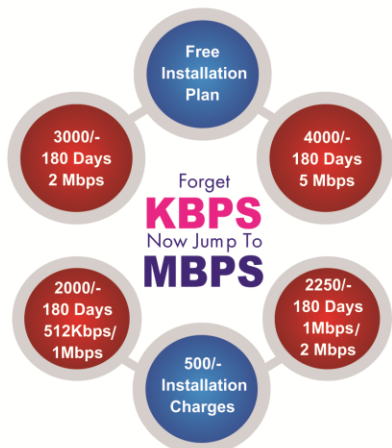

Special Offers

For 30 Days Plan 800 Install. Chg.
For 90 Days Plan 500 Install. Chg.
Documents required photo ID proof & address proof.

PLAN ON **DEMAND**
Introducing **Jetway My Plan**
Customise your plan as per
YOUR NEED

Write Us on :
suggestus@jetwaybroadband.com

Terms Conditions :

JETWAY
BROADBAND
INDIA PVT. LTD

We bring world to you

Follow us on :

INTRODUCING JETWAY MOBILE APP

Download **JETWAY APP** to manage your account on

Customer Care No :
7666563333

A-1, Shiv Basav Nagar, Shiv Mandir Road,
Ambarnath (E) - 421 501.
Email : contact@jetwaybroadband.com

www.jetwaybroadband.com

We bring world to you